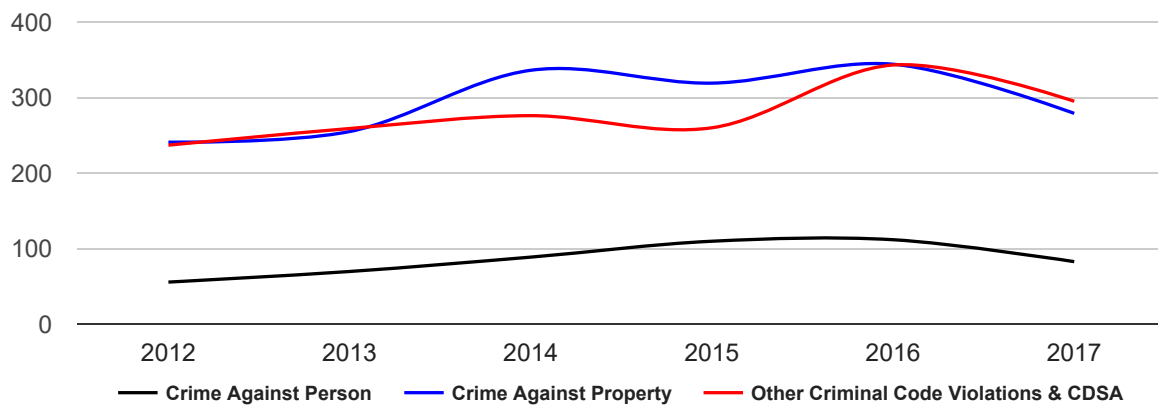

PRINCE ALBERT POLICE SERVICE
CRIME STATISTICS

Tickets Report

Ticket Violations	Oct 16	Oct 17	YTD 2016	YTD 2017	YTD%Chg
Alcohol Violations	98	62	842	1156	37.29%
Traffic Violations	357	469	4419	4236	-4.14%
Bylaw Violations	18	37	256	358	39.84%
Vehicle Inspection	36	17	368	346	-5.98%
All Tickets Total	540	641	6257	6585	5.24%

Arrest Report

Arrest Information	Oct 16	Oct 17	YTD 2016	YTD 2017	YTD%Chg
All Intox Arrest Total	196	222	1913	2526	32.04%
All Other Arrest Total	341	270	3149	3043	-3.37%
All Arrest Total	537	492	5062	5569	10.02%

Calls For Service Report

Calls For Service	Oct 16	Oct 17	YTD 2016	YTD 2017	YTD%Chg
Domestic Calls	169	180	1623	1952	20.27%
By-law Calls	353	374	3919	4205	7.3%
Neighbourhood Strengthening	96	420	885	2289	158.64%
Complaints	2990	3077	30996	33060	6.66%
All Calls For Service Total	3086	3497	31881	35342	10.86%

5 Year Trend

Oct - 5 Year Trend

YEAR	2012	2013	2014	2015	2016	2017
Crime Against Person	56	70	89	110	112	83
Crime Against Property	241	255	336	319	344	279
Other Crime Code Violations & CDSA	237	259	276	260	343	295

NOTE: Statistics on record as of 2017-11-14 taken from Prince Albert Records Management System. Crime statistics are constantly being updated due to new information being received, changes in reporting procedures, and ongoing investigations.