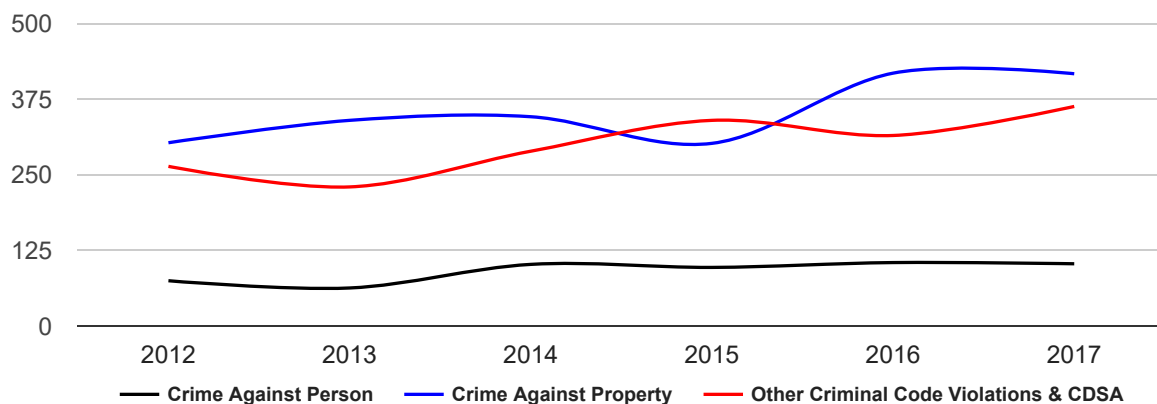

PRINCE ALBERT POLICE SERVICE
CRIME STATISTICS

Tickets Report

Ticket Violations	Jul 16	Jul 17	YTD 2016	YTD 2017	YTD%Chg
Alcohol Violations	84	173	546	881	61.36%
Traffic Violations	327	439	3154	2959	-6.18%
Bylaw Violations	27	49	190	257	35.26%
Vehicle Inspection	23	18	281	285	1.42%
All Tickets Total	489	768	4412	4726	7.12%

Arrest Report

Arrest Information	Jul 16	Jul 17	YTD 2016	YTD 2017	YTD%Chg
All Intox Arrest Total	209	337	1300	1783	37.15%
All Other Arrest Total	352	350	2174	2158	-0.74%
All Arrest Total	561	687	3474	3941	13.44%

Calls For Service Report

Calls For Service	Jul 16	Jul 17	YTD 2016	YTD 2017	YTD%Chg
Domestic Calls	147	216	1139	1324	16.24%
By-law Calls	453	539	2721	3043	11.83%
Neighbourhood Strengthening	95	122	613	1518	147.63%
Complaints	3499	3920	21202	22680	6.97%
All Calls For Service Total	3594	4042	21815	24188	10.88%

5 Year Trend

Jul - 5 Year Trend

YEAR	2012	2013	2014	2015	2016	2017
Crime Against Person	75	63	102	97	105	103
Crime Against Property	303	340	346	302	418	417
Other Crime Code Violations & CDSA	264	230	289	340	315	363

NOTE: Statistics on record as of 2017-08-10 taken from Prince Albert Records Management System. Crime statistics are constantly being updated due to new information being received, changes in reporting procedures, and ongoing investigations.