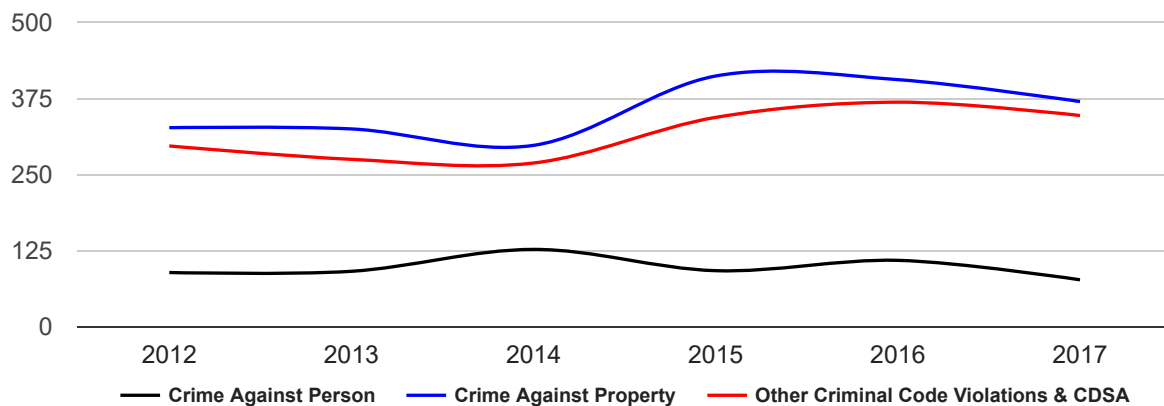

PRINCE ALBERT POLICE SERVICE
CRIME STATISTICS

Tickets Report

Ticket Violations	Jun 16	Jun 17	YTD 2016	YTD 2017	YTD%Chg
Alcohol Violations	73	173	462	708	53.25%
Traffic Violations	389	639	2827	2517	-10.97%
Bylaw Violations	12	57	163	208	27.61%
Vehicle Inspection	51	58	258	267	3.49%
All Tickets Total	570	981	3923	3955	0.82%

Arrest Report

Arrest Information	Jun 16	Jun 17	YTD 2016	YTD 2017	YTD%Chg
All Intox Arrest Total	183	264	1091	1446	32.54%
All Other Arrest Total	270	313	1822	1808	-0.77%
All Arrest Total	453	577	2913	3254	11.71%

Calls For Service Report

Calls For Service	Jun 16	Jun 17	YTD 2016	YTD 2017	YTD%Chg
Domestic Calls	221	223	992	1108	11.69%
By-law Calls	478	569	2268	2502	10.32%
Neighbourhood Strengthening	85	173	518	1396	169.5%
Complaints	3367	3734	17703	18760	5.97%
All Calls For Service Total	3452	3907	18221	20146	10.56%

5 Year Trend

Jun - 5 Year Trend

YEAR	2012	2013	2014	2015	2016	2017
Crime Against Person	89	91	127	92	109	77
Crime Against Property	327	325	298	412	406	370
Other Crime Code Violations & CDSA	297	275	269	344	369	347

NOTE: Statistics on record as of 2017-08-02 taken from Prince Albert Records Management System. Crime statistics are constantly being updated due to new information being received, changes in reporting procedures, and ongoing investigations.