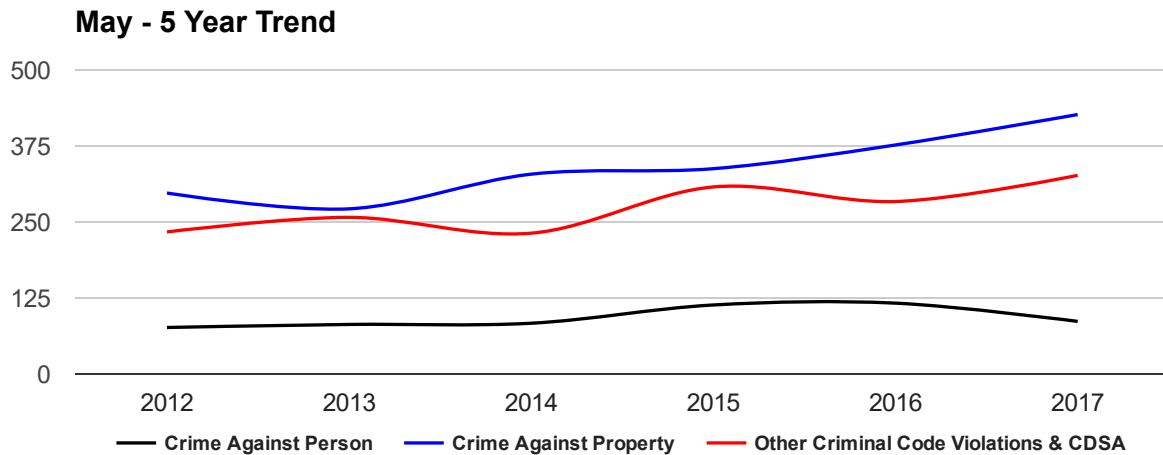

PRINCE ALBERT POLICE SERVICE
CRIME STATISTICS

Tickets Report

Ticket Violations	May 16	May 17	YTD 2016	YTD 2017	YTD%Chg
Alcohol Violations	74	145	389	511	31.36%
Traffic Violations	471	438	2438	1812	-25.68%
Bylaw Violations	14	57	151	147	-2.65%
Vehicle Inspection	42	50	207	209	0.97%
All Tickets Total	646	744	3353	2880	-14.11%

Arrest Report

Arrest Information	May 16	May 17	YTD 2016	YTD 2017	YTD%Chg
All Intox Arrest Total	173	277	908	1182	30.18%
All Other Arrest Total	335	318	1552	1489	-4.06%
All Arrest Total	508	595	2460	2671	8.58%

Calls For Service Report

Calls For Service	May 16	May 17	YTD 2016	YTD 2017	YTD%Chg
Domestic Calls	191	198	771	885	14.79%
By-law Calls	451	572	1790	1929	7.77%
Neighbourhood Strengthening	111	229	433	1222	182.22%
Complaints	3304	3789	14336	15025	4.81%
All Calls For Service Total	3415	4018	14769	16234	9.92%

5 Year Trend

YEAR	2012	2013	2014	2015	2016	2017
Crime Against Person	77	82	84	114	117	87
Crime Against Property	298	272	329	338	377	427
Other Crime Code Violations & CDSA	234	258	232	308	284	327

NOTE: Statistics on record as of 2017-06-19 taken from Prince Albert Records Management System. Crime statistics are constantly being updated due to new information being received, changes in reporting procedures, and ongoing investigations.