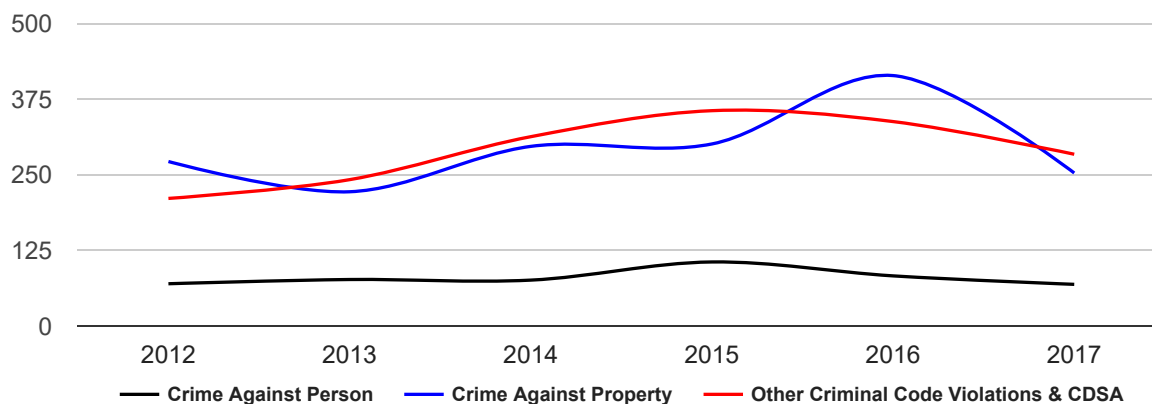

NOTE: Statistics on record as of 2017-10-05 taken from Prince Albert Records Management System. Crime statistics are constantly being updated due to new information being received, changes in reporting procedures, and ongoing investigations.

PRINCE ALBERT POLICE SERVICE
CRIME STATISTICS

Tickets Report

Ticket Violations	Sep 16	Sep 17	YTD 2016	YTD 2017	YTD%Chg
Alcohol Violations	96	94	744	1085	45.83%
Traffic Violations	486	378	4062	3722	-8.37%
Bylaw Violations	10	28	238	312	31.09%
Vehicle Inspection	30	20	332	327	-1.51%
All Tickets Total	668	549	5717	5878	2.82%

Arrest Report

Arrest Information	Sep 16	Sep 17	YTD 2016	YTD 2017	YTD%Chg
All Intox Arrest Total	202	274	1717	2304	34.19%
All Other Arrest Total	315	246	2808	2764	-1.57%
All Arrest Total	517	520	4525	5068	12%

5 Year Trend

Sep - 5 Year Trend

YEAR	2012	2013	2014	2015	2016	2017
Crime Against Person	70	77	76	106	83	69
Crime Against Property	272	222	297	301	414	253
Other Crime Code Violations & CDSA	211	242	313	356	338	284