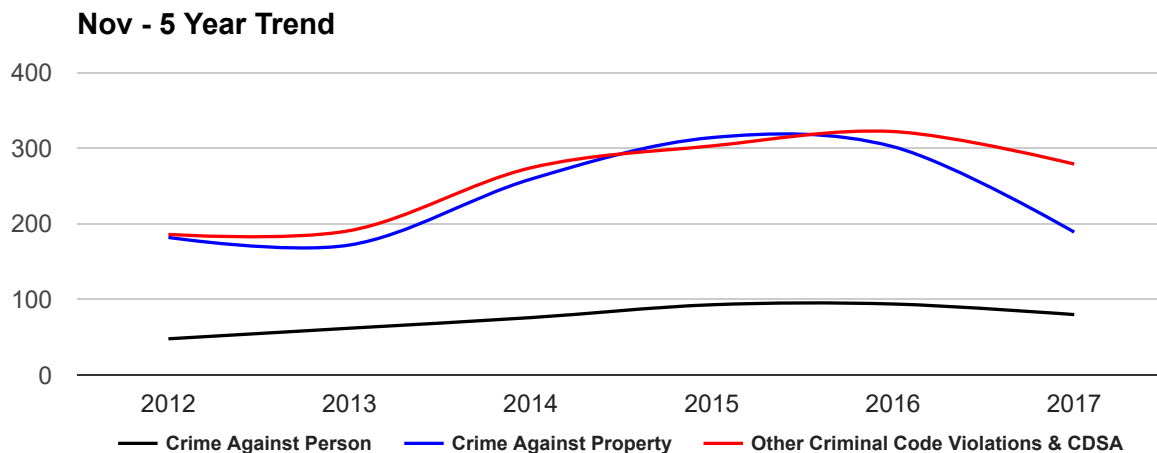

PRINCE ALBERT POLICE SERVICE
CRIME STATISTICS

Tickets Report

Ticket Violations	Nov 16	Nov 17	YTD 2016	YTD 2017	YTD%Chg
Alcohol Violations	56	60	898	1217	35.52%
Traffic Violations	393	248	4812	4485	-6.8%
Bylaw Violations	18	6	274	365	33.21%
Vehicle Inspection	40	3	408	349	-14.46%
All Tickets Total	575	350	6832	6937	1.54%

Arrest Report

Arrest Information	Nov 16	Nov 17	YTD 2016	YTD 2017	YTD%Chg
All Intox Arrest Total	191	147	2104	2673	27.04%
All Other Arrest Total	302	254	3451	3309	-4.11%
All Arrest Total	493	401	5555	5982	7.69%

Calls For Service Report

Calls For Service	Nov 16	Nov 17	YTD 2016	YTD 2017	YTD%Chg
Domestic Calls	180	134	1803	2086	15.7%
By-law Calls	308	257	4227	4466	5.65%
Neighbourhood Strengthening	135	188	1020	2477	142.84%
Complaints	2843	2336	33839	35400	4.61%
All Calls For Service Total	2976	2524	34857	37870	8.64%

5 Year Trend

YEAR	2012	2013	2014	2015	2016	2017
Crime Against Person	48	62	76	93	94	80
Crime Against Property	182	172	259	314	302	189
Other Crime Code Violations & CDSA	186	191	274	303	322	279

NOTE: Statistics on record as of 2017-12-12 taken from Prince Albert Records Management System. Crime statistics are constantly being updated due to new information being received, changes in reporting procedures, and ongoing investigations.