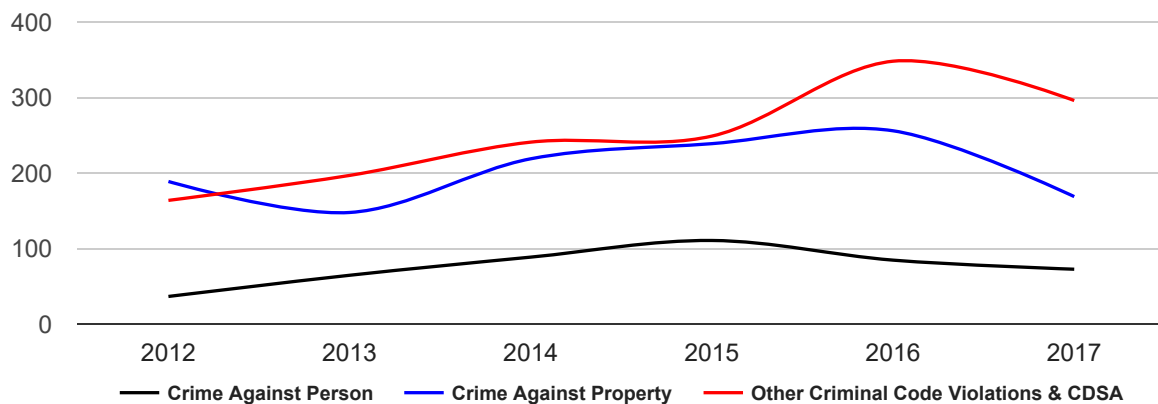

PRINCE ALBERT POLICE SERVICE
CRIME STATISTICS

Tickets Report

Ticket Violations	Dec 16	Dec 17	YTD 2016	YTD 2017	YTD%Chg
Alcohol Violations	76	44	974	1261	29.47%
Traffic Violations	217	169	5029	4655	-7.44%
Bylaw Violations	11	6	285	371	30.18%
Vehicle Inspection	29	11	437	360	-17.62%
All Tickets Total	382	253	7214	7191	-0.32%

Arrest Report

Arrest Information	Dec 16	Dec 17	YTD 2016	YTD 2017	YTD%Chg
All Intox Arrest Total	249	260	2353	2933	24.65%
All Other Arrest Total	323	260	3774	3581	-5.11%
All Arrest Total	572	520	6127	6514	6.32%

Calls For Service Report

Calls For Service	Dec 16	Dec 17	YTD 2016	YTD 2017	YTD%Chg
Domestic Calls	202	212	2005	2298	14.61%
By-law Calls	227	226	4454	4696	5.43%
Neighbourhood Strengthening	110	189	1130	2666	135.93%
Complaints	2677	2804	36516	38208	4.63%
All Calls For Service Total	2786	2993	37643	40867	8.56%

5 Year Trend

Dec - 5 Year Trend

YEAR	2012	2013	2014	2015	2016	2017
Crime Against Person	37	65	89	111	85	73
Crime Against Property	189	148	219	239	256	169
Other Crime Code Violations & CDSA	164	197	241	249	348	296

NOTE: Statistics on record as of 2018-01-08 taken from Prince Albert Records Management System. Crime statistics are constantly being updated due to new information being received, changes in reporting procedures, and ongoing investigations.