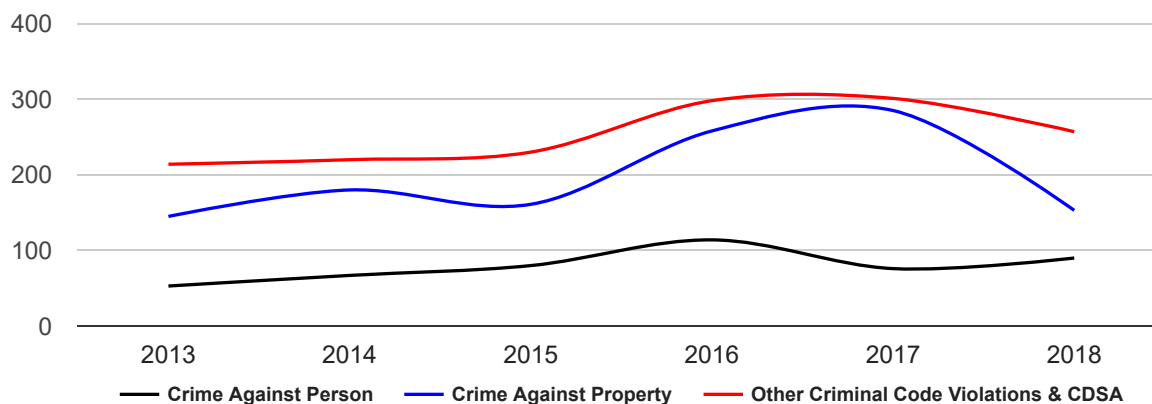

PRINCE ALBERT POLICE SERVICE
CRIME STATISTICS

Tickets Report

Ticket Violations	Feb 17	Feb 18	YTD 2017	YTD 2018	YTD%Chg
Alcohol Violations	81	45	132	84	-36.36%
Traffic Violations	283	159	596	401	-32.72%
Bylaw Violations	17	9	34	23	-32.35%
Vehicle Inspection	28	14	74	41	-44.59%
All Tickets Total	446	277	915	671	-26.66%

Arrest Report

Arrest Information	Feb 17	Feb 18	YTD 2017	YTD 2018	YTD%Chg
All Intox Arrest Total	180	192	374	387	3.48%
All Other Arrest Total	284	229	563	497	-11.72%
All Arrest Total	464	421	937	884	-5.66%

Calls For Service Report

Calls For Service	Feb 17	Feb 18	YTD 2017	YTD 2018	YTD%Chg
Domestic Calls	137	165	297	353	18.86%
By-law Calls	280	267	539	509	-5.57%
Neighbourhood Strengthening	284	149	492	335	-31.91%
Complaints	2507	2379	5082	4894	-3.7%
All Calls For Service Total	2791	2528	5574	5229	-6.19%

5 Year Trend

Feb - 5 Year Trend

YEAR	2013	2014	2015	2016	2017	2018
Crime Against Person	53	67	80	114	76	90
Crime Against Property	145	180	161	258	285	153
Other Crime Code Violations & CDSA	214	220	230	298	301	257

NOTE: Statistics on record as of 2018-03-13 taken from Prince Albert Records Management System. Crime statistics are constantly being updated due to new information being received, changes in reporting procedures, and ongoing investigations.