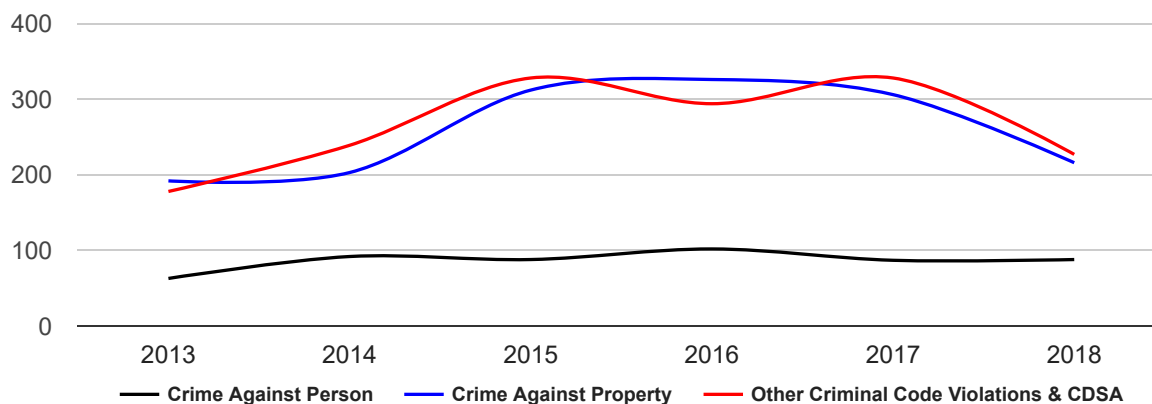

PRINCE ALBERT POLICE SERVICE
CRIME STATISTICS

Tickets Report

Ticket Violations	Apr 17	Apr 18	YTD 2017	YTD 2018	YTD%Chg
Alcohol Violations	131	52	366	181	-50.55%
Traffic Violations	401	125	1374	650	-52.69%
Bylaw Violations	43	12	90	56	-37.78%
Vehicle Inspection	52	8	159	58	-63.52%
All Tickets Total	641	227	2136	1122	-47.47%

Arrest Report

Arrest Information	Apr 17	Apr 18	YTD 2017	YTD 2018	YTD%Chg
All Intox Arrest Total	304	269	905	917	1.33%
All Other Arrest Total	299	248	1176	1010	-14.12%
All Arrest Total	603	517	2081	1927	-7.4%

Calls For Service Report

Calls For Service	Apr 17	Apr 18	YTD 2017	YTD 2018	YTD%Chg
Domestic Calls	192	175	687	716	4.22%
By-law Calls	511	309	1366	1109	-18.81%
Neighbourhood Strengthening	247	90	993	543	-45.32%
Complaints	3272	3107	11239	10879	-3.2%
All Calls For Service Total	3519	3197	12225	11422	-6.57%

5 Year Trend

Apr - 5 Year Trend

YEAR	2013	2014	2015	2016	2017	2018
Crime Against Person	63	92	88	102	87	88
Crime Against Property	192	203	312	326	306	216
Other Crime Code Violations & CDSA	178	239	328	294	328	227

NOTE: Statistics on record as of 2018-05-07 taken from Prince Albert Records Management System. Crime statistics are constantly being updated due to new information being received, changes in reporting procedures, and ongoing investigations.