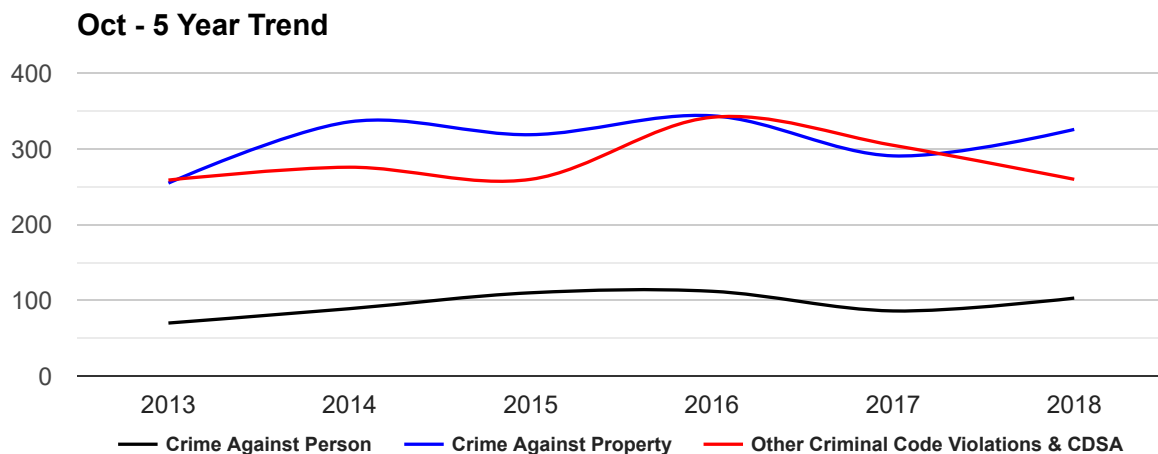

PRINCE ALBERT POLICE SERVICE
CRIME STATISTICS

Tickets Report

Ticket Violations	Oct 17	Oct 18	YTD 2017	YTD 2018	YTD%Chg
Alcohol Violations	64	29	1160	487	-58.02%
Traffic Violations	470	209	4239	2093	-50.63%
Bylaw Violations	37	22	359	185	-48.47%
Vehicle Inspection	17	19	352	130	-63.07%
CTSS City Violations	N/A	490	N/A	3255	N/A
All Tickets Total	644	815	6593	6580	-0.19%

Arrest Report

Arrest Information	Oct 17	Oct 18	YTD 2017	YTD 2018	YTD%Chg
All Intox Arrest Total	222	306	2526	2717	7.56%
All Other Arrest Total	282	247	3060	2621	-14.35%
All Arrest Total	504	553	5586	5338	-4.44%

Calls For Service Report

Calls For Service	Oct 17	Oct 18	YTD 2017	YTD 2018	YTD%Chg
Domestic Calls	180	293	1953	2191	12.19%
By-law Calls	382	319	4223	3304	-21.76%
Neighbourhood Strengthening	420	89	2289	1199	-47.62%
Complaints	3085	3474	33079	32550	-1.6%
All Calls For Service Total	3505	3563	35361	33749	-4.56%

5 Year Trend

YEAR	2013	2014	2015	2016	2017	2018
Crime Against Person	70	89	110	112	86	103
Crime Against Property	255	336	319	344	291	326
Other Crime Code Violations & CDSA	259	276	260	342	305	260

NOTE: Statistics on record as of 2018-11-13 taken from Prince Albert Records Management System. Crime statistics are constantly being updated due to new information being received, changes in reporting procedures, and ongoing investigations.