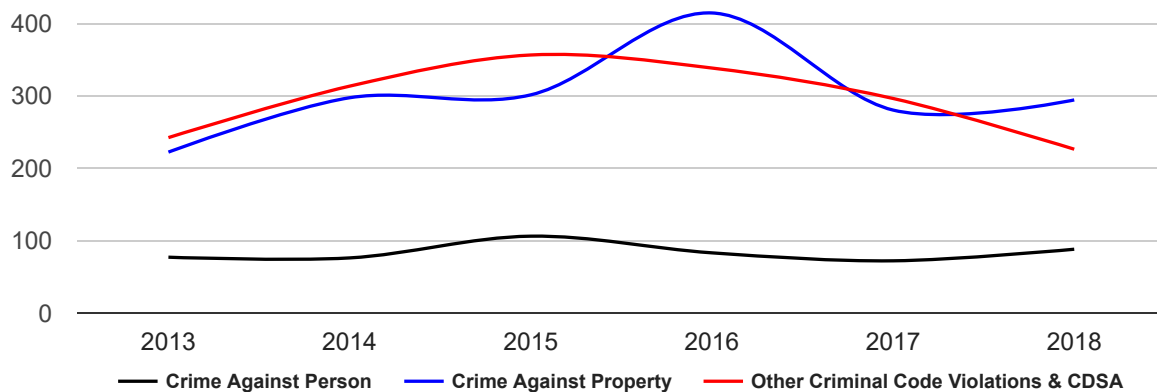

PRINCE ALBERT POLICE SERVICE
CRIME STATISTICS

Tickets Report

Ticket Violations	Sep 17	Sep 18	YTD 2017	YTD 2018	YTD%Chg
Alcohol Violations	105	59	1096	451	-58.85%
Traffic Violations	425	239	3769	1861	-50.62%
Bylaw Violations	37	9	322	160	-50.31%
Vehicle Inspection	22	15	335	111	-66.87%
CTSS City Violations	N/A	457	N/A	2765	N/A
All Tickets Total	619	818	5949	5733	-3.63%

Arrest Report

Arrest Information	Sep 17	Sep 18	YTD 2017	YTD 2018	YTD%Chg
All Intox Arrest Total	274	412	2304	2411	4.64%
All Other Arrest Total	254	239	2778	2369	-14.72%
All Arrest Total	528	651	5082	4780	-5.94%

Calls For Service Report

Calls For Service	Sep 17	Sep 18	YTD 2017	YTD 2018	YTD%Chg
Domestic Calls	215	236	1773	1898	7.05%
By-law Calls	369	241	3841	2979	-22.44%
Neighbourhood Strengthening	231	127	1869	1110	-40.61%
Complaints	3516	3276	29994	29065	-3.1%
All Calls For Service Total	3747	3403	31856	30175	-5.28%

5 Year Trend

Sep - 5 Year Trend

YEAR	2013	2014	2015	2016	2017	2018
Crime Against Person	77	76	106	83	72	88
Crime Against Property	222	297	301	414	280	294
Other Crime Code Violations & CDSA	242	313	356	338	296	226

NOTE: Statistics on record as of 2018-10-10 taken from Prince Albert Records Management System. Crime statistics are constantly being updated due to new information being received, changes in reporting procedures, and ongoing investigations.