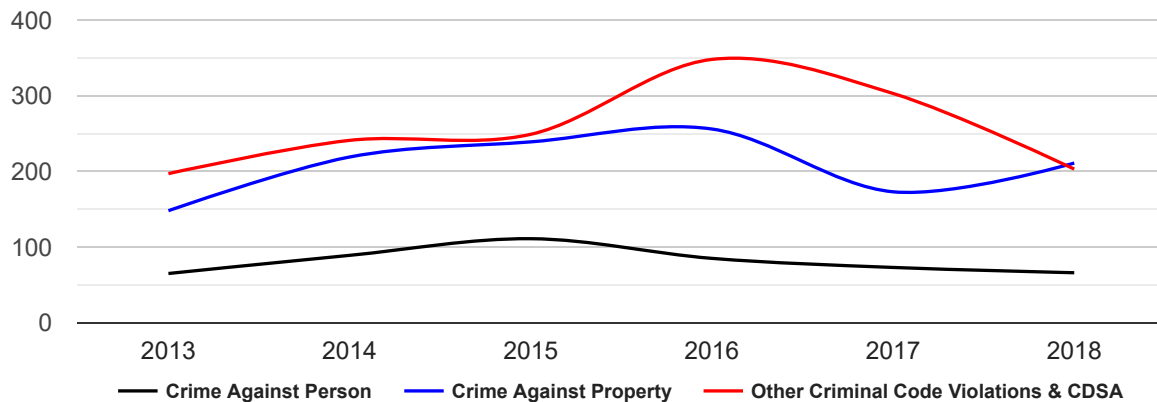

PRINCE ALBERT POLICE SERVICE
CRIME STATISTICS

Tickets Report

Ticket Violations	Dec 17	Dec 18	YTD 2017	YTD 2018	YTD%Chg
Alcohol Violations	44	35	1264	542	-57.12%
Traffic Violations	178	77	4667	2335	-49.97%
Bylaw Violations	6	14	371	232	-37.47%
Vehicle Inspection	11	6	366	142	-61.2%
CTSS City Violations	N/A	461	N/A	4080	N/A
All Tickets Total	262	628	7207	7888	8.63%

Arrest Report

Arrest Information	Dec 17	Dec 18	YTD 2017	YTD 2018	YTD%Chg
All Intox Arrest Total	260	288	2933	3176	8.29%
All Other Arrest Total	269	220	3597	3067	-14.73%
All Arrest Total	529	508	6530	6243	-4.4%

Calls For Service Report

Calls For Service	Dec 17	Dec 18	YTD 2017	YTD 2018	YTD%Chg
Domestic Calls	212	217	2299	2614	13.7%
By-law Calls	227	177	4708	3764	-20.05%
Neighbourhood Strengthening	189	168	2666	1477	-44.6%
Complaints	2805	2728	38221	37936	-0.75%
All Calls For Service Total	2994	2896	40880	39413	-3.59%

5 Year Trend

Dec - 5 Year Trend

YEAR	2013	2014	2015	2016	2017	2018
Crime Against Person	65	89	111	85	73	66
Crime Against Property	148	219	239	256	173	211
Other Crime Code Violations & CDSA	197	241	249	348	303	203

NOTE: Statistics on record as of 2019-01-09 taken from Prince Albert Records Management System. Crime statistics are constantly being updated due to new information being received, changes in reporting procedures, and ongoing investigations.