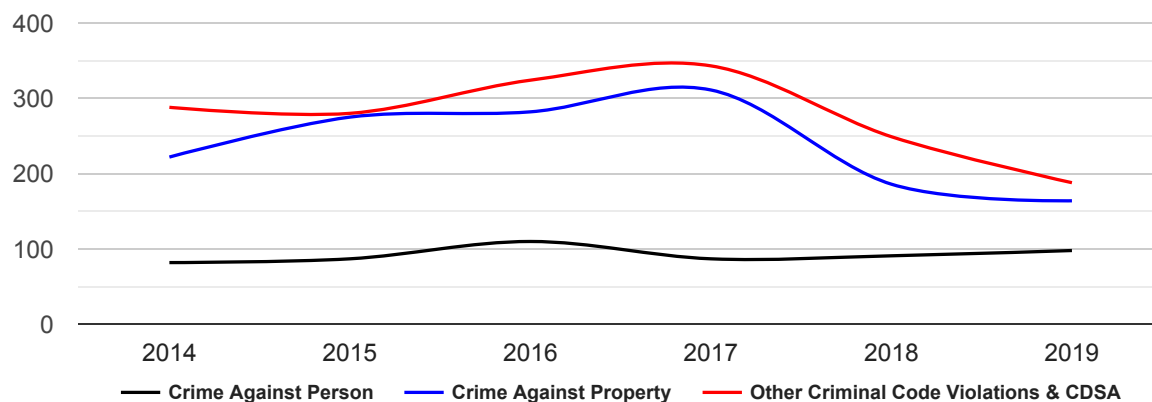

## 5 Year Trend

Mar - 5 Year Trend

YEAR	2014	2015	2016	2017	2018	2019
Crime Against Person	82	87	110	87	91	98
Crime Against Property	222	275	282	311	186	164
Other Crime Code Violations & CDSA	288	280	324	343	249	188