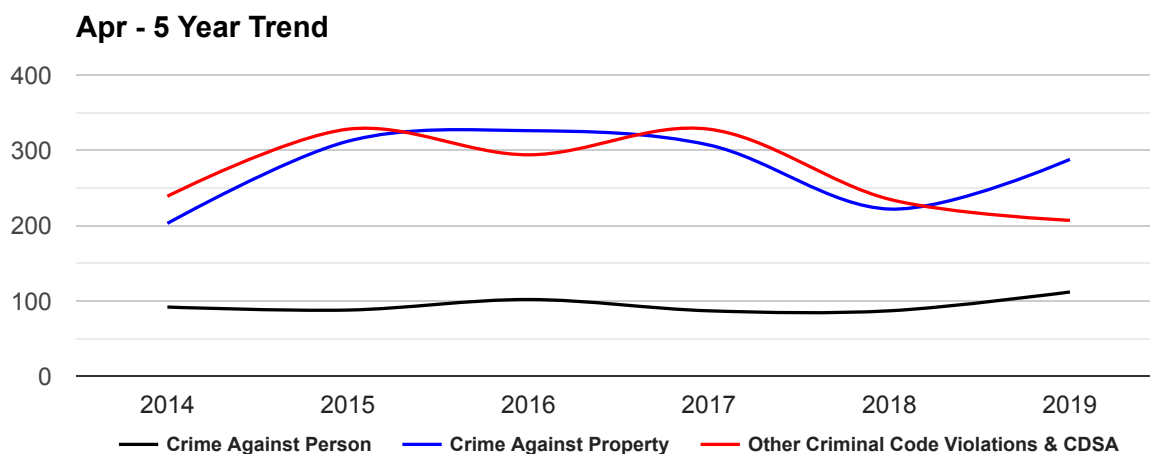

PRINCE ALBERT POLICE SERVICE
CRIME STATISTICS

Tickets Report

N/A

Ticket Violations	Apr 18	Apr 19	YTD 2018	YTD 2019	YTD%Chg
Alcohol Violations	57	52	186	164	-11.83%
Traffic Violations	146	293	674	622	-7.72%
Bylaw Violations	21	14	65	53	-18.46%
Vehicle Inspection	12	7	62	17	-72.58%
CTSS City Violations	N/A	795	N/A	2190	N/A
All Tickets Total	269	1177	1166	3162	171.18%

Arrest Report

Arrest Information	Apr 18	Apr 19	YTD 2018	YTD 2019	YTD%Chg
All Intox Arrest Total	269	253	917	868	-5.34%
All Other Arrest Total	258	244	1036	930	-10.23%
All Arrest Total	527	497	1953	1798	-7.94%

Calls For Service Report

Calls For Service	Apr 18	Apr 19	YTD 2018	YTD 2019	YTD%Chg
Domestic Calls	175	224	716	820	14.53%
By-law Calls	311	261	1124	923	-17.88%
Neighbourhood Strengthening	93	244	547	775	41.68%
Complaints	3109	3186	10894	10869	-0.23%
All Calls For Service Total	3202	3430	11441	11644	1.77%

5 Year Trend

YEAR	2014	2015	2016	2017	2018	2019
Crime Against Person	92	88	102	87	87	112
Crime Against Property	203	312	326	307	222	288
Other Crime Code Violations & CDSA	239	328	294	328	235	207

NOTE: Statistics on record as of 2019-05-07 taken from Prince Albert Records Management System. Crime statistics are constantly being updated due to new information being received, changes in reporting procedures, and ongoing investigations.